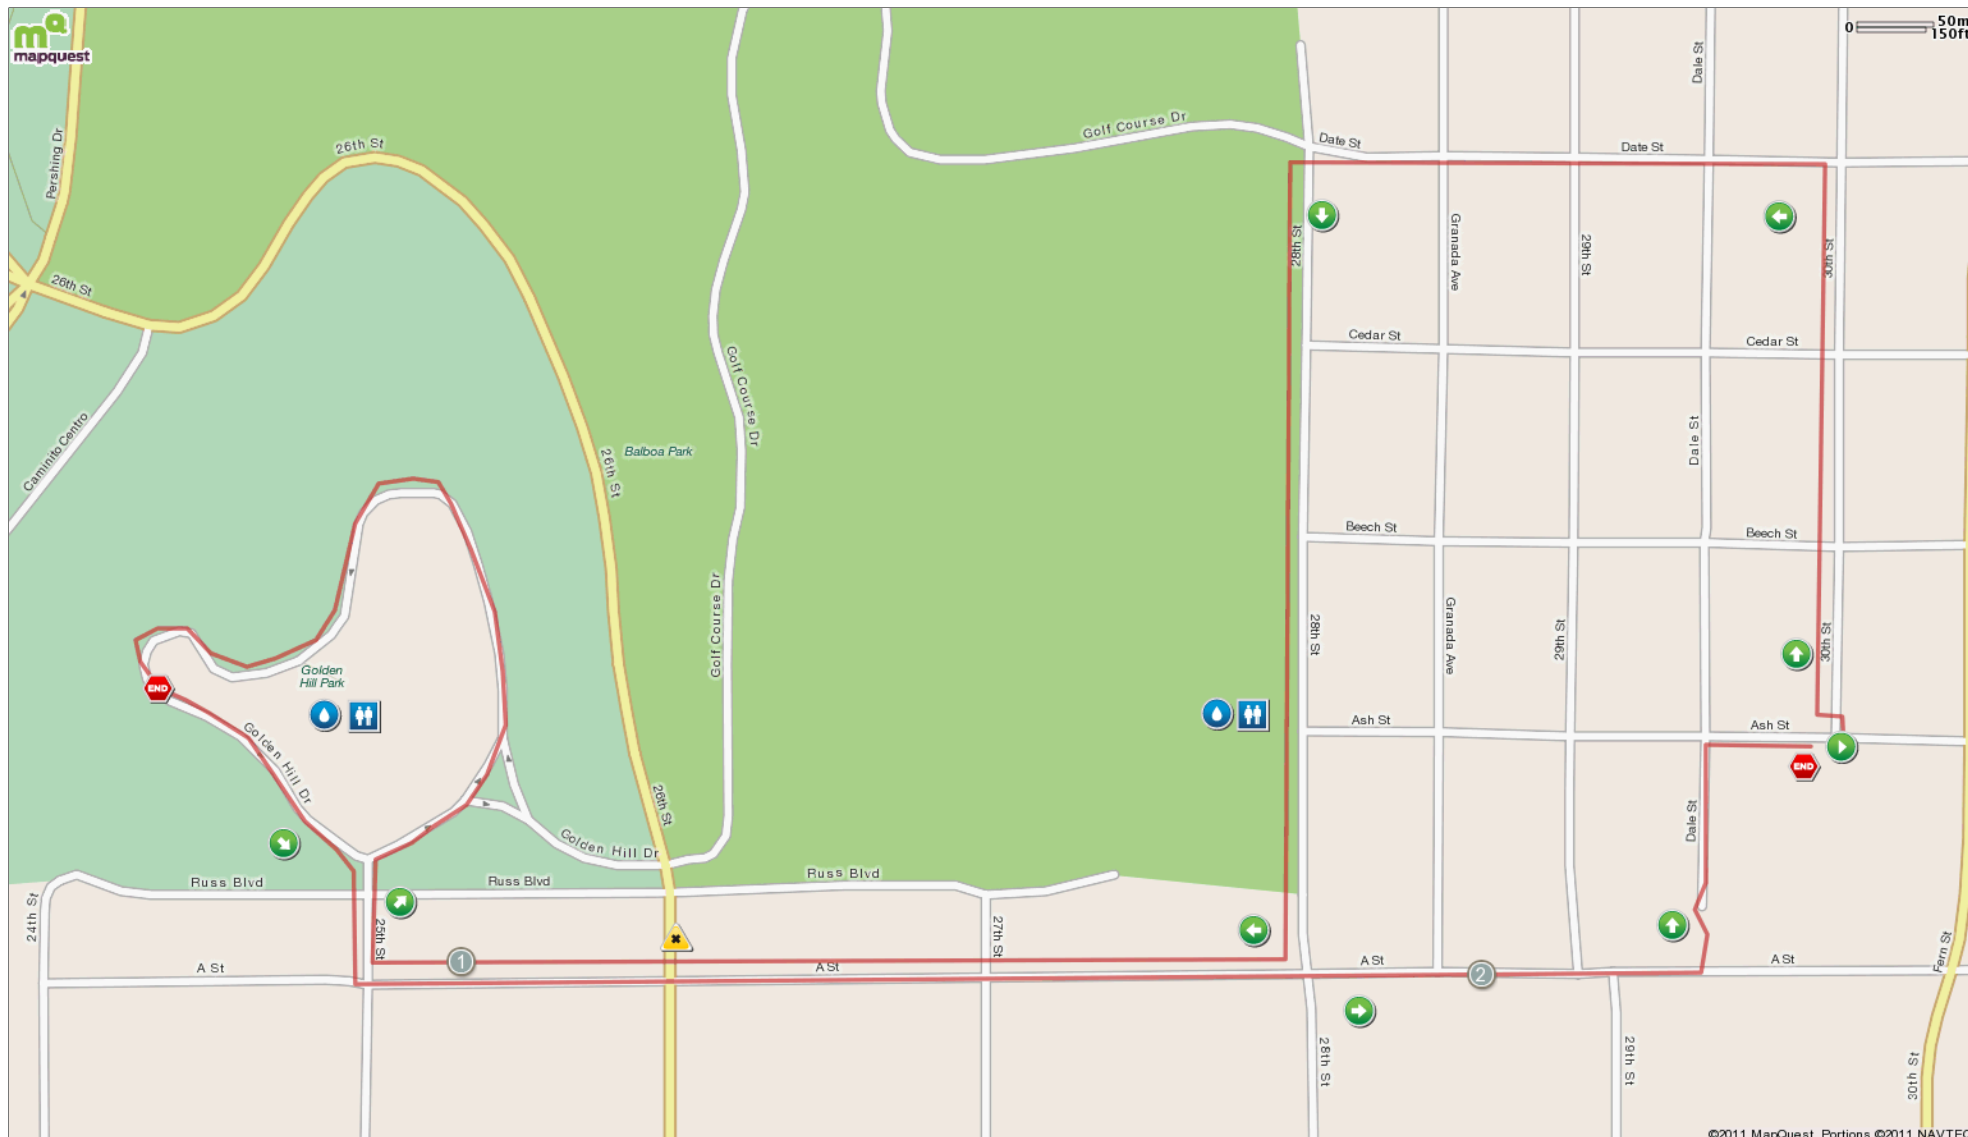

Water Walk 2.32

Starts In San Diego, California

2.31 miles

Description