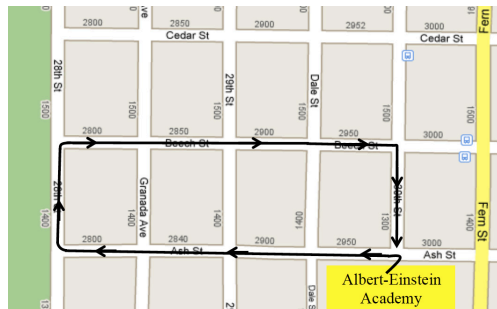

10TH ANNUAL

2011 LANTERN FESTIVAL

SATURDAY, NOVEMBER 5TH, 2011 FROM 3-7 PM

Join our celebration of a 100 year-old tradition with food, games, vendor booths, and entertainment, ending with a lantern walk around the neighborhood.

In the spirit of St. Martin's gift to a coatless beggar, we will collect gently used coats and blankets for those in need.

Community Welcome!

Location:

Albert Einstein Academies
3035 Ash St.
San Diego, CA 92102

Lantern walk route

More information:

www.foea.org/lantern.php
e-mail: lantern@foea.org